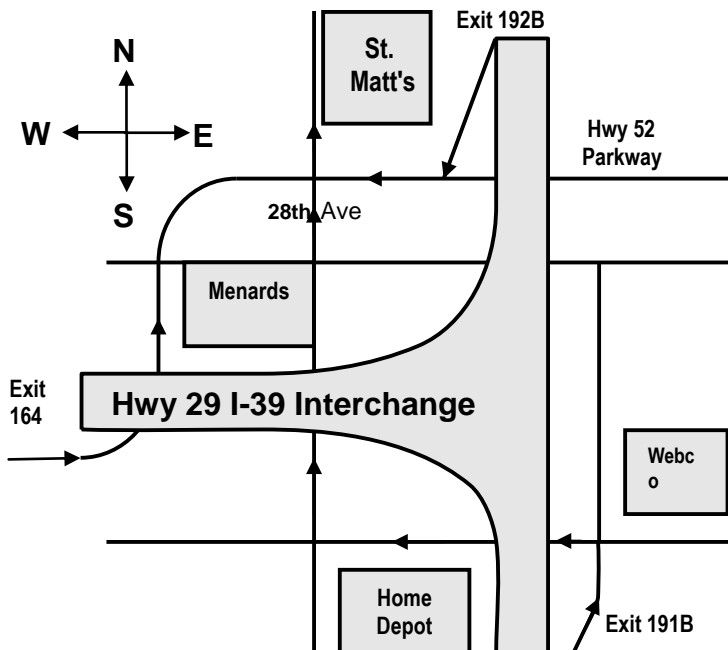

WAUSAU R/C SPORTSMEN'S 23rd Annual

SANCTIONED BY THE ACADEMY OF MODEL AERONAUTICS 17/XXX

R/C SWAP MEET & AUCTION

SUNDAY, OCT. 29, 2017

St. Matthews/Faith Academy, 28TH AVE. ~ WAUSAU, WI

DOORS WILL OPEN AT 8:00 AM

SWAP 8:00 to NOON ~ AUCTION 9 to 11:00 AM ~ RAFFLE AT 11:45 AM

St. Matthew's/Faith Academy is located at
228 South 28th Avenue

DOORS OPEN AT 8:00 AM

ADMISSION - \$5.00 (12 & under FREE)

**50+ TABLES
AVAILABLE
(NO CHARGE)**