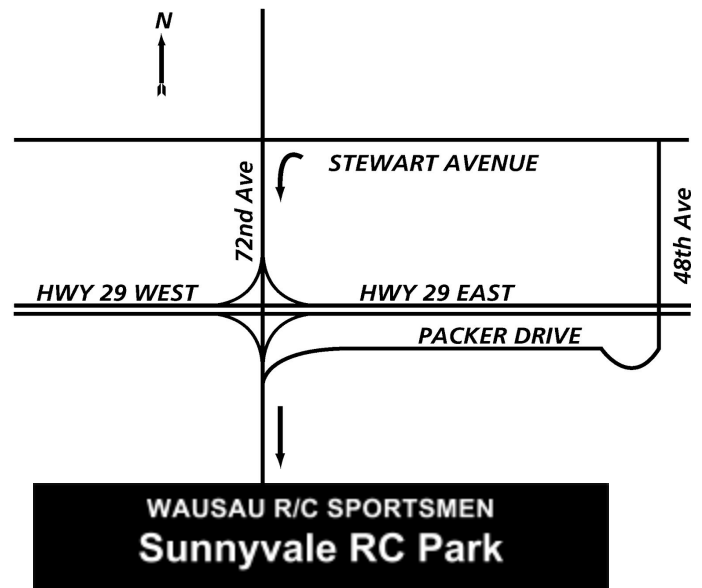

AMA CHARTER CLUB #671

WAUSAU R/C SPORTSMEN'S

53rd ANNUAL

R/C - FUN FLY-IN

SANCTIONED BY THE ACADEMY OF MODEL AERONAUTICS 17/382

AMA & LOCAL SAFETY RULES ENFORCED – FREQUENCY CONTROL
AMA MEMBERSHIP REQUIRED TO FLY

GPS Info - Latitude 44 56' 49" --- Longitude: 89 43' 39"

EVENT DETAILS:

- * PILOT REGISTRATION BEGINS: 7:45 AM
- * PILOT MEETING: 8:00 AM
- * FLYING STARTS RIGHT AFTER MEETING
- * PILOT REGISTRATION FEE: \$5.00
- * RAFFLE SCHEDULED AT 2:30 PM
- * BLACKTOP AND GRASS RUNWAY
- * PILOT PRIZE DRAWINGS ALL DAY
- * 72 MHZ TX's WILL BE IMPOUNDED
- * FOOD & REFRESHMENTS DURING EVENT

*Sunnyvale RC Park is located on 72nd Ave
of Wausau and South of hwy 29*

mission to the general public